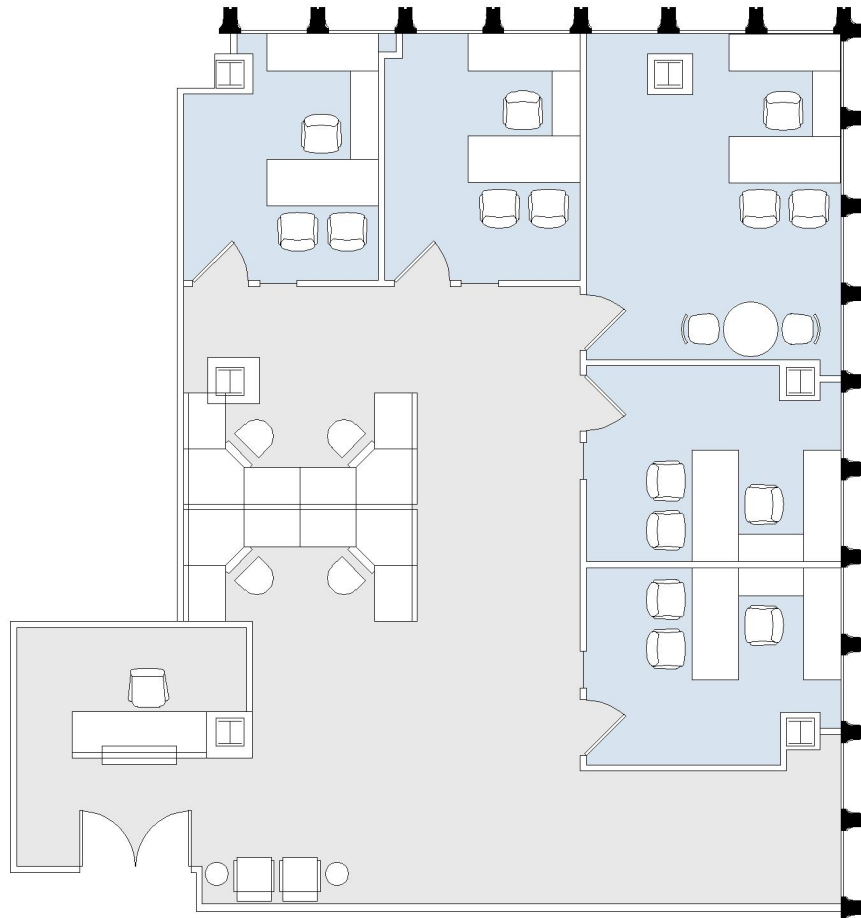

# 9100 WILSHIRE

9100 WILSHIRE WEST TOWER

SUITE W0890 | 2,196 RSF

BEVERLY HILLS

#### SUITE CONFIGURATION

OFFICES:	5
RECEPTION:	1

NOT TO SCALE  
FURNITURE NOT INCLUDED

For more information, please contact:

CARLTON MAESE  
310.255.7781  
cmaese@douglasemmett.com

MELINDA MECHOSO  
310.255.7737  
mmechoso@douglasemmett.com