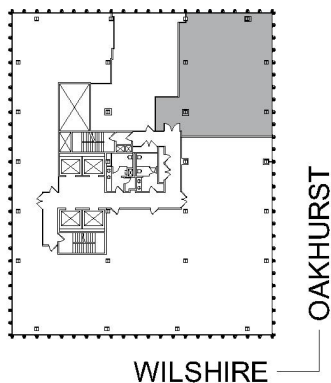

# 9100 WILSHIRE

9100 WILSHIRE WEST TOWER

SUITE W0890 | 2,196 RSF

BEVERLY HILLS

#### SUITE CONFIGURATION

OFFICES:	5
RECEPTION:	1

NOT TO SCALE  
FURNITURE NOT INCLUDED

For more information, please contact:

CARLTON MAESE  
310.255.7781  
cmaese@douglasemmett.com

MELINDA MECHOSO  
310.255.7737  
mmechoso@douglasemmett.com