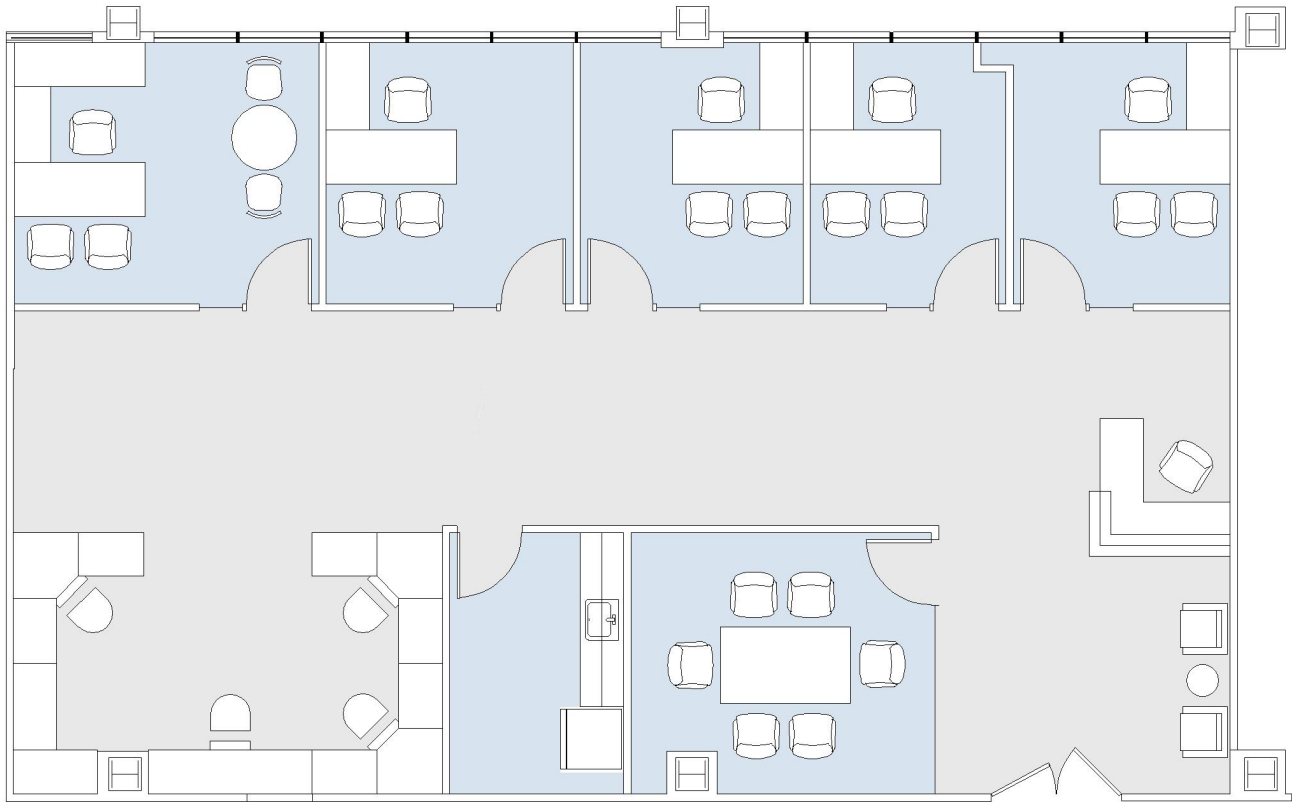

8383

SUITE 634 | 2,354 RSF

BEVERLY HILLS

WILSHIRE

SUITE CONFIGURATION

OFFICES:	5
CONFERENCE ROOM:	1
RECEPTION:	1
KITCHEN:	1

NOT TO SCALE
FURNITURE NOT INCLUDED

For more information, please contact: