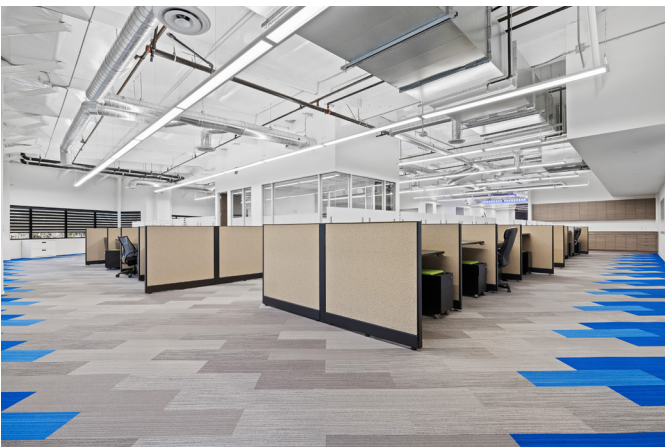

Property **Photos**