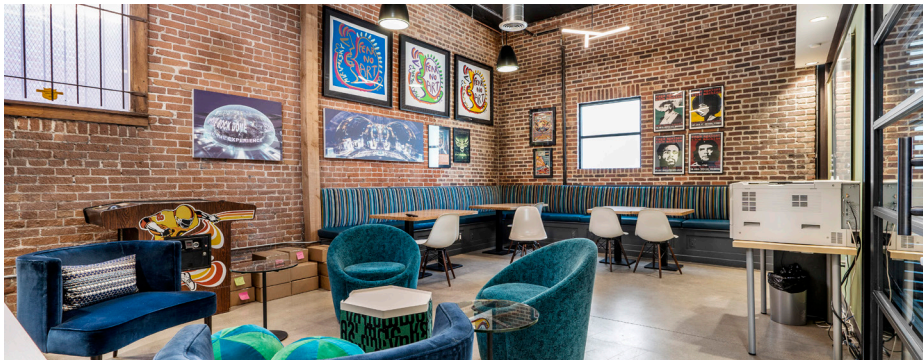

The Emerging Creative Hub of Orange County

1620 Sunflower | Costa Mesa, California

Exclusively Listed By:

John Manion
Executive Vice President
949 468 2306 direct
jmanion@naicapital.com
Cal DRE Lic #01247695

John Manion
Executive Vice President
949 468 2306 direct
jmanion@naicapital.com
Cal DRE Lic #01247695

PROPERTY FEATURES

- Asking Rate - $3.00 MG
- Building Size - 6,150 square feet.
- Lot Size - 7,248 square feet
- Parking - 8 spaces included at no charge. Additional parking may be available for an added cost.
- 8 Private Offices
- All offices are built with structural frame, sliding glass doors and LED lighting
- Structural steel, glass, wood and polished concrete
- All glass conference room
- Well designed collaborative space/lounge

John Manion
Executive Vice President
949 468 2306 direct
jmanion@naicapital.com
Cal DRE Lic #01247695

John Manion
Executive Vice President
949 468 2306 direct
jmanion@naicapital.com
Cal DRE Lic #01247695